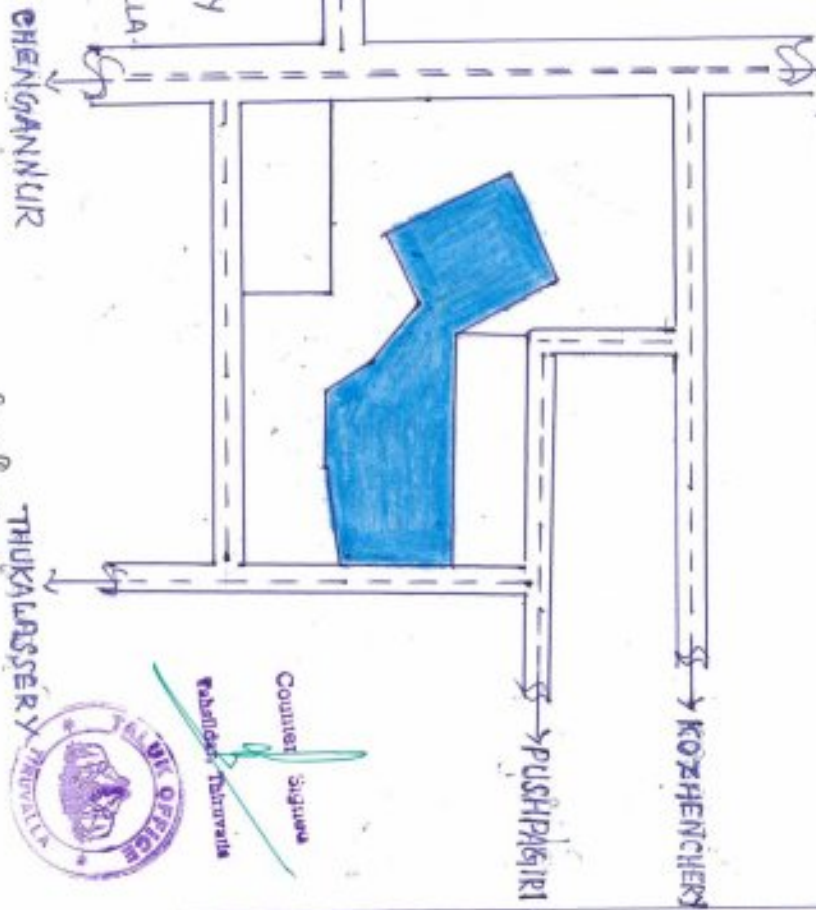

No - 540/2020 LOCATION SKETCH

VILLAGE - THIRUVALLA
DATE - 15-09-2020

DISTRICT: PATHANAMTHITTA
TALUK : THIRUVALLA
VILLAGE : THIRUVALLA
BLOCK : 218
SURVEY : 8
EXTENT : 07H. 54ARE 50SQM
T.P. NO : 4320

BOUNDARIES
NORTH - ROAD
SOUTH - KANDIRAKATTU CHANDY
VARKEY
EAST - KANDIRAKATTU SOICULLA
WEST - M.C. ROAD

Area under possession of
Mrs. J. Teachers College
(Old Area - 87sqm)

~~Signature of Village Officer
Thiruvalla~~

THIKKALASSERY

Counter Signature
Vandana Thiruvalla